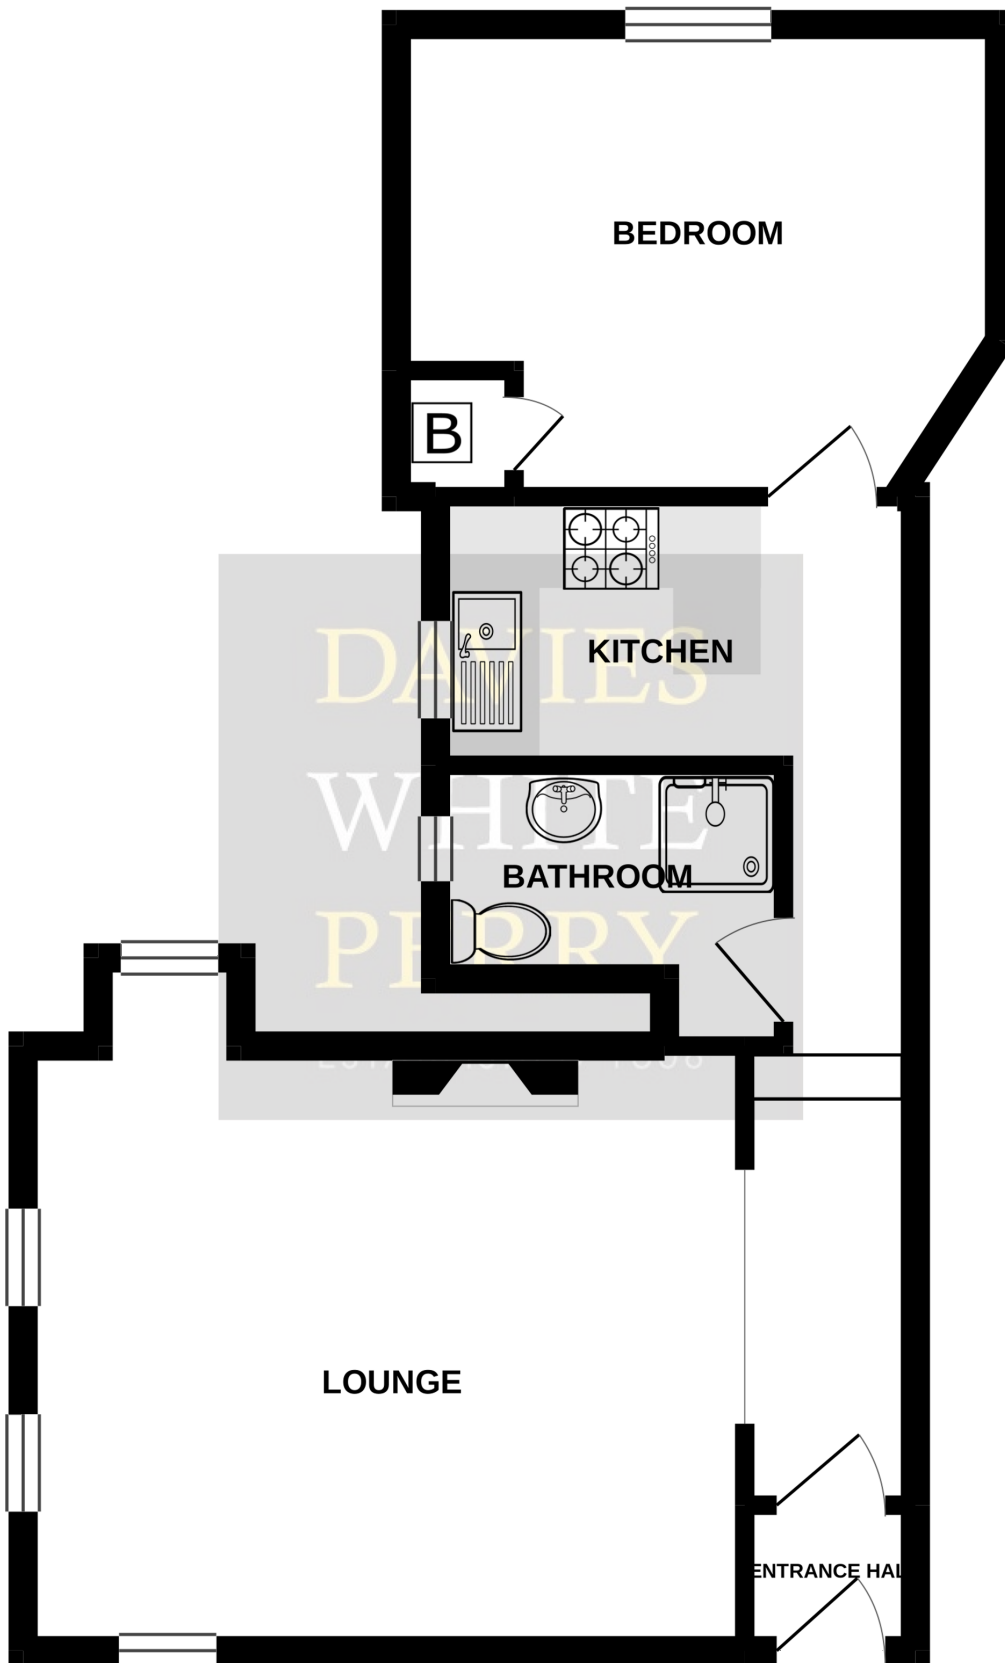

FLAT 4
438 sq.ft. (40.7 sq.m.) approx.

TOTAL FLOOR AREA : 438 sq.ft. (40.7 sq.m.) approx.

Whilst every attempt has been made to ensure the accuracy of the floorplan contained here, measurements of doors, windows, rooms and any other items are approximate and no responsibility is taken for any error, omission or mis-statement. This plan is for illustrative purposes only and should be used as such by any prospective purchaser. The services, systems and appliances shown have not been tested and no guarantee as to their operability or efficiency can be given.

Made with Metropix ©2021